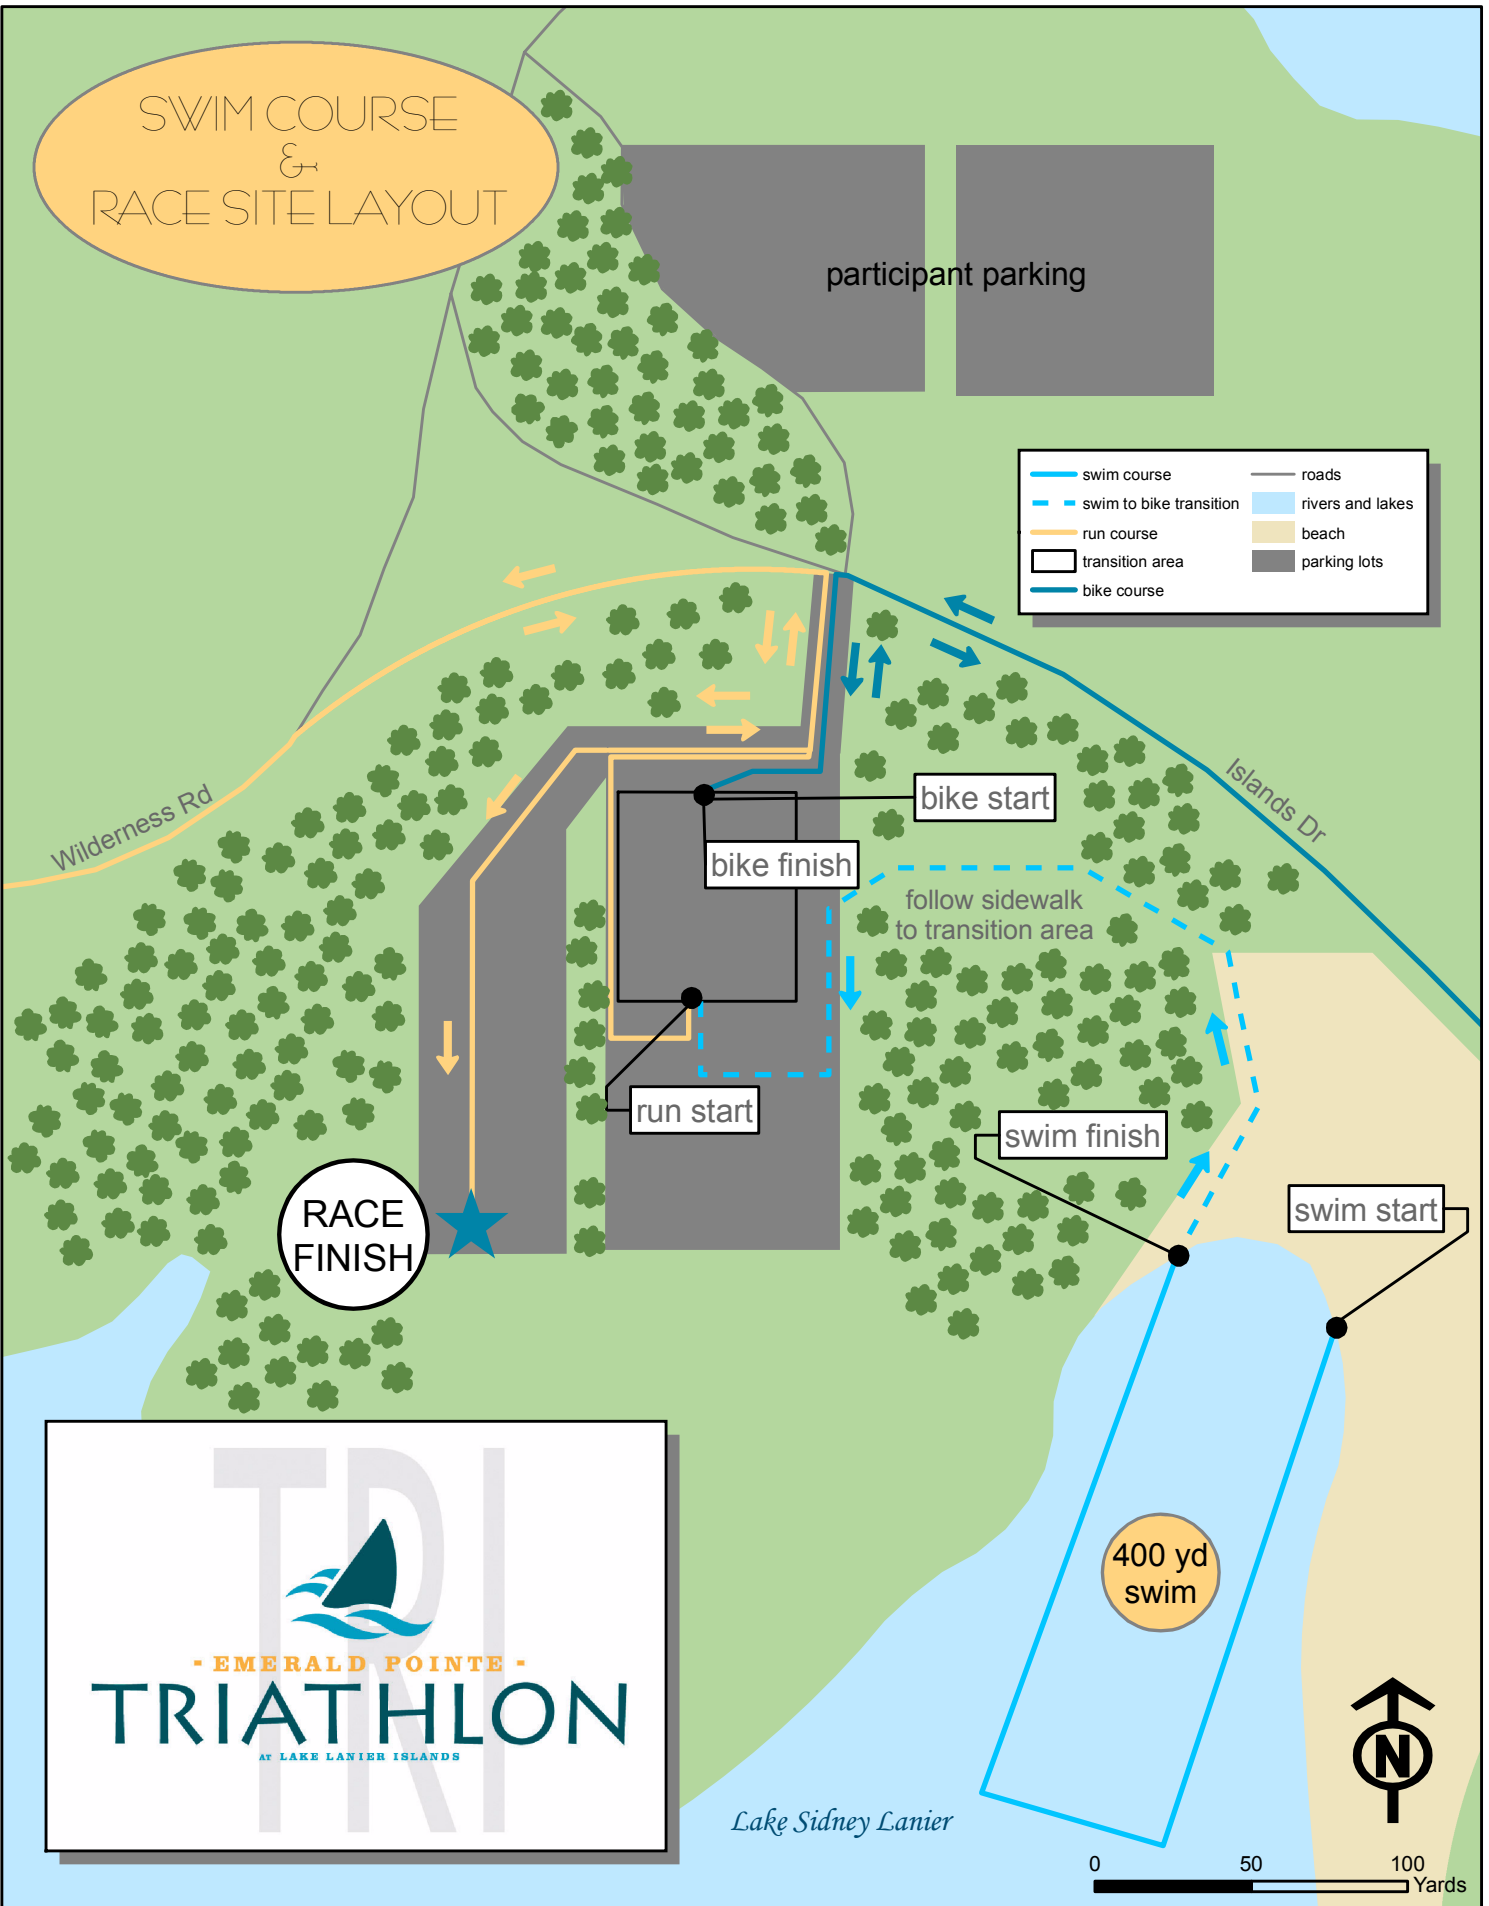

SWIM COURSE
&
RACE SITE LAYOUT

participant parking

	swim course		roads
	swim to bike transition		rivers and lakes
	run course		beach
	transition area		parking lots
	bike course		

TDI

- EMERALD POINTE -

TRIATHLON

AT LAKE LANIER ISLANDS